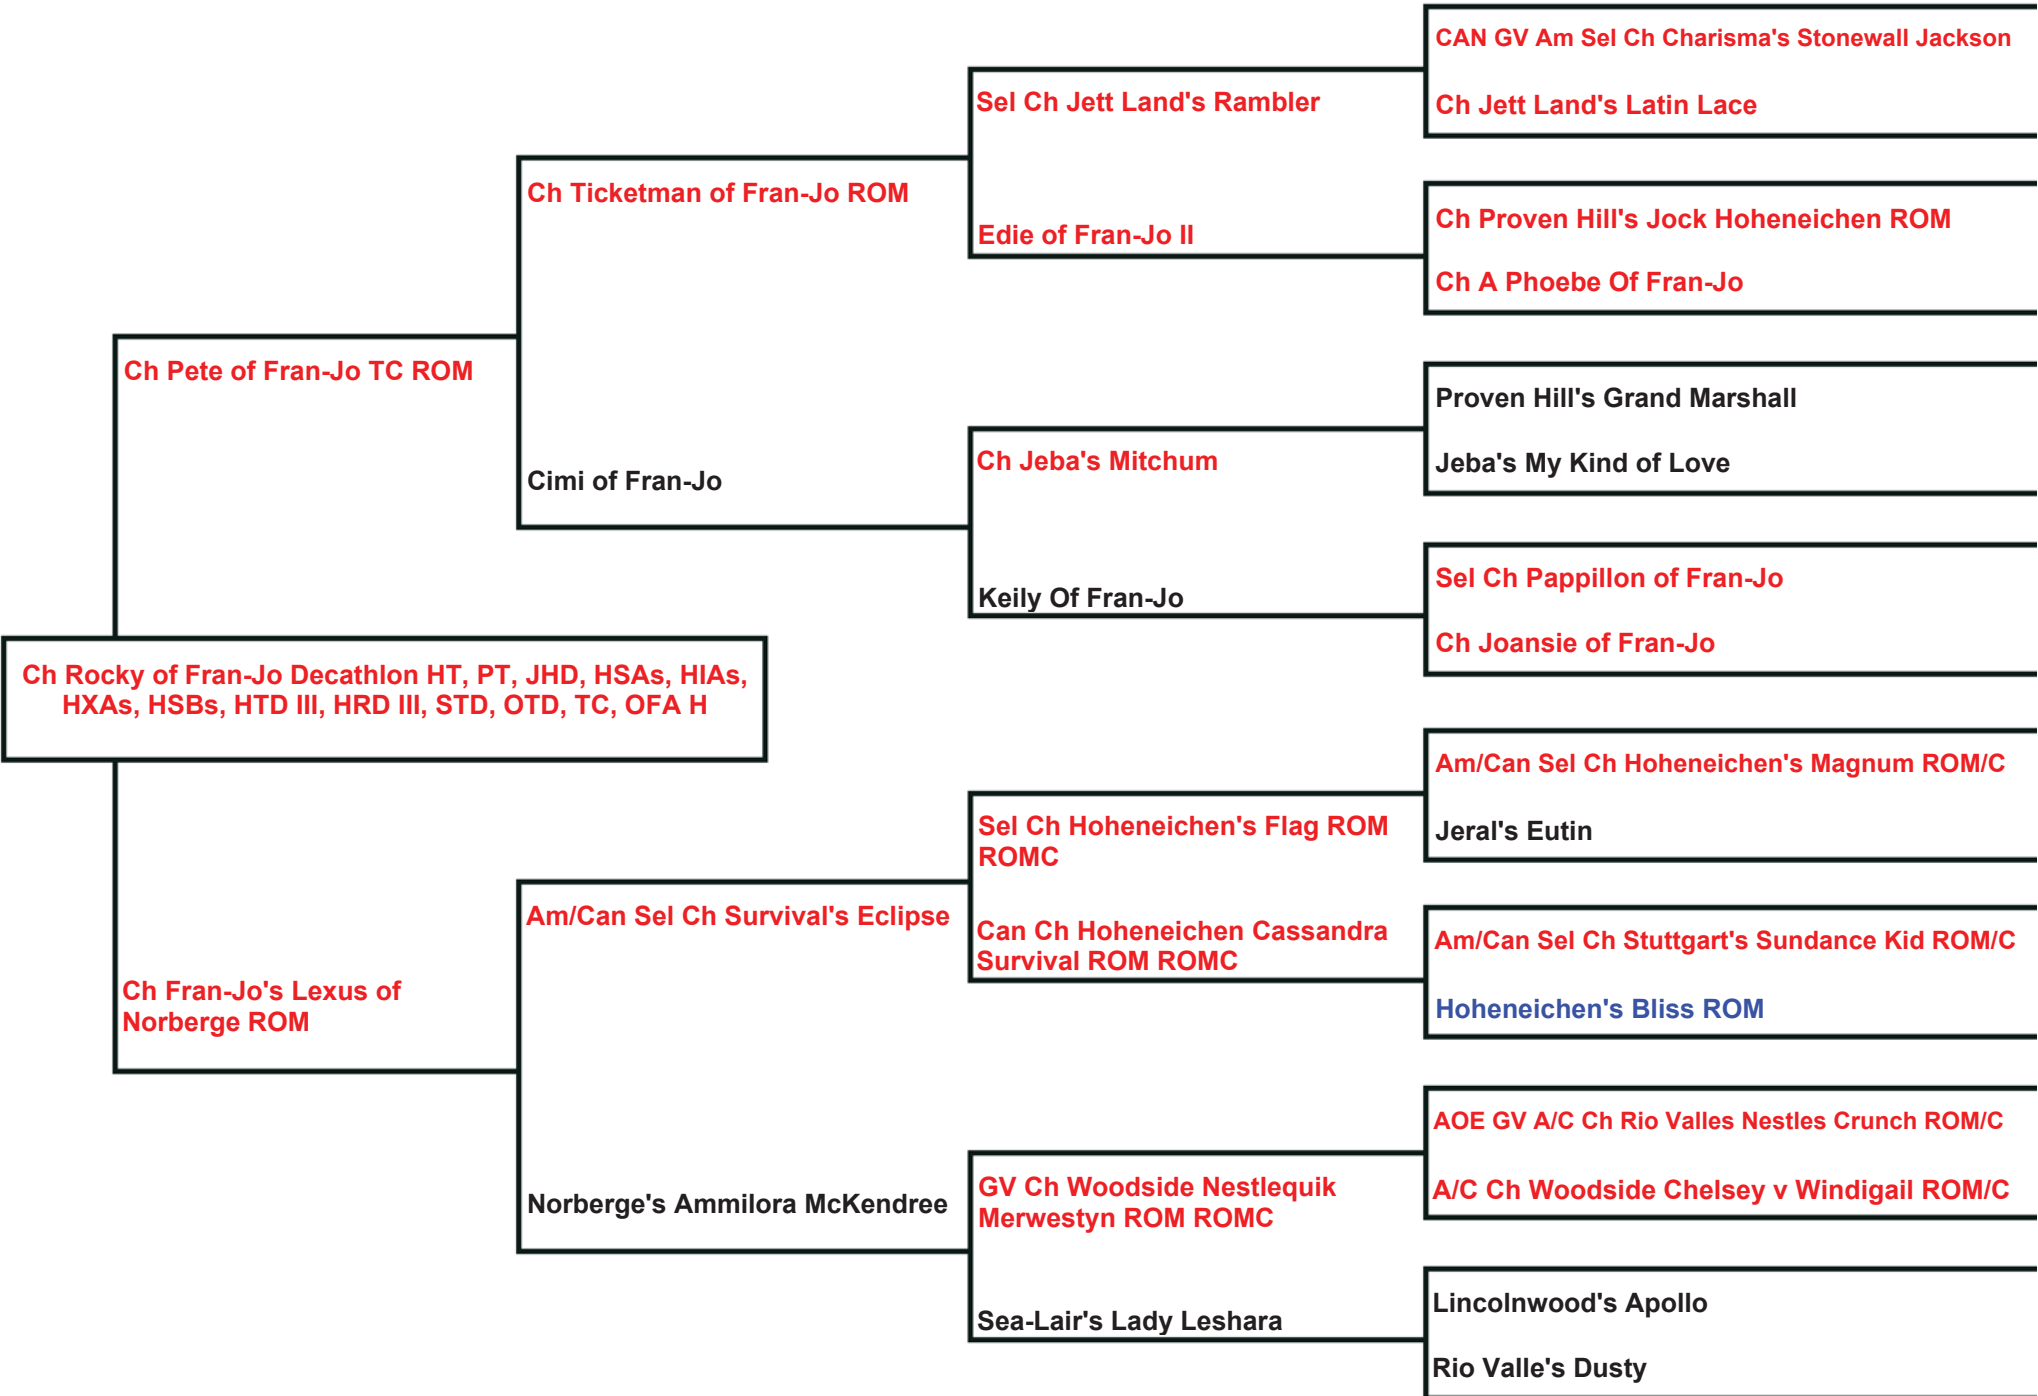

Ch Rocky of Fran-Jo Decathlon HT, PT, JHD, HSAs, HIAs, HXAs, HSBs, HTD III, HRD III, STD, OTD, TC, OFA H

Ch Rocky of Fran-Jo Decathlon HT, PT, JHD, HSAs, HIAs, HXAs, HSBs, HTD III, HRD III, STD, OTD, TC, OFA H

Ch Pete of Fran-Jo TC ROM

Ch Ticketman of Fran-Jo ROM

Cimi of Fran-Jo

Ch Fran-Jo's Lexus of Norberge ROM

Am/Can Sel Ch Survival's Eclipse

Norberge's Ammilora McKendree

Sel Ch Jett Land's Rambler

Edie of Fran-Jo II

Ch Jeba's Mitchum

Keily Of Fran-Jo

Sel Ch Hoheneichen's Flag ROM ROMC

Can Ch Hoheneichen Cassandra Survival ROM ROMC

GV Ch Woodside Nestlequik Merwestyn ROM ROMC

Sea-Lair's Lady Leshara

CAN GV Am Sel Ch Charisma's Stonewall Jackson

Jeral's Eutin

Am/Can Sel Ch Stuttgart's Sundance Kid ROM/C

Hoheneichen's Bliss ROM

AOE GV A/C Ch Rio Valles Nestles Crunch ROM/C

A/C Ch Woodside Chelsey v Windigail ROM/C

Lincolnwood's Apollo

Rio Valle's Dusty